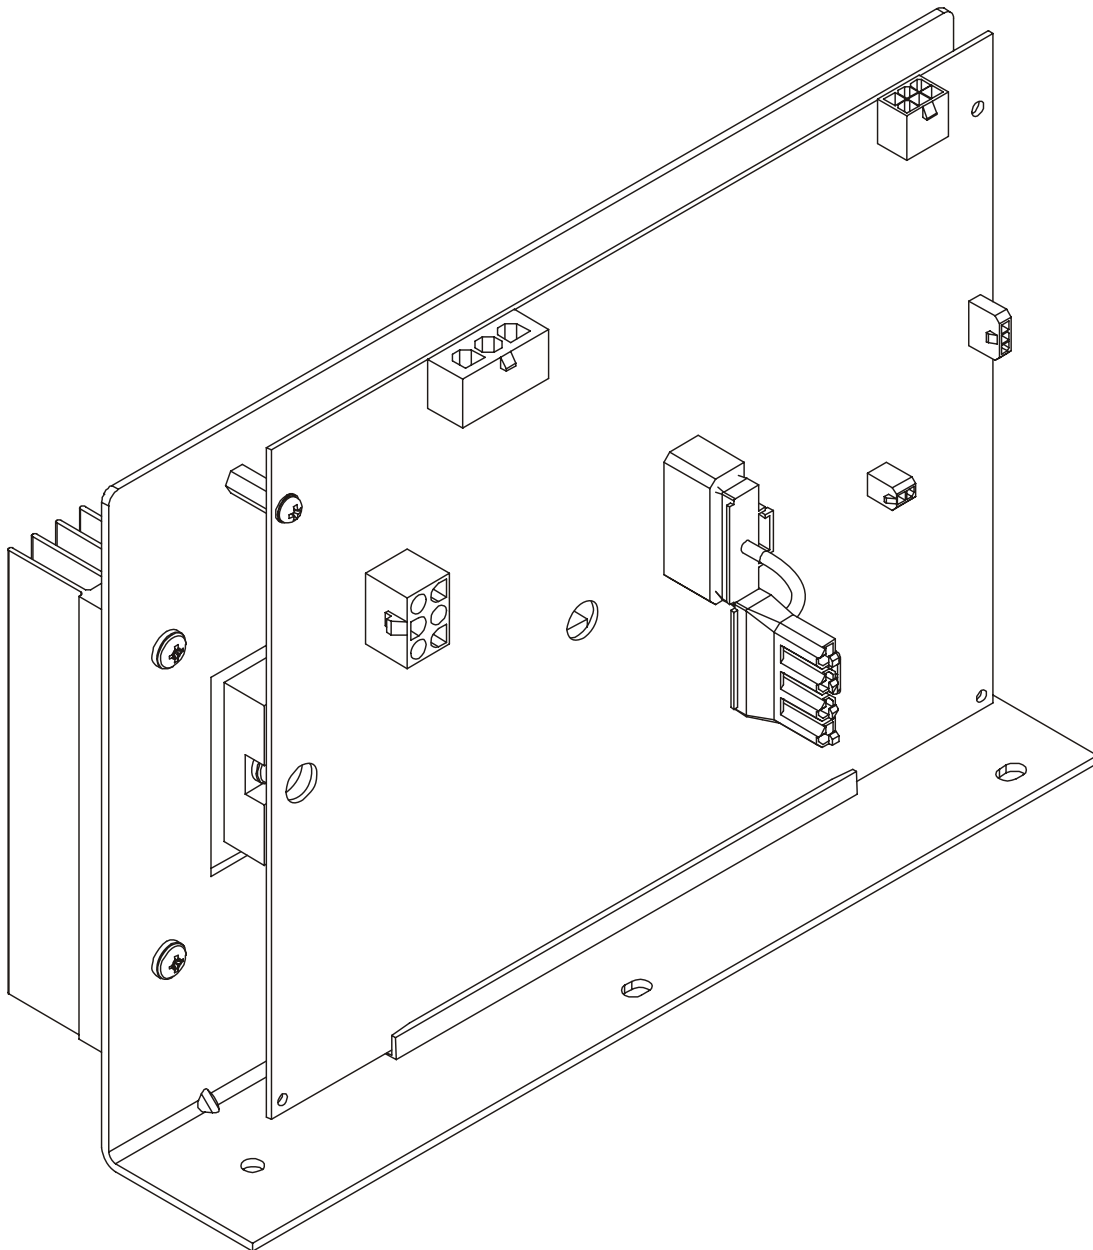

ARCTIC SILVER 97TEZ
Lift Frame and Lift Motor

97TEZ-0xxx-01
S/N TWZ100000 and up

ARCTIC SILVER 97TEZ
Wax/Lift Assembly-AK58-00243-0000

97TEZ-0xxx-01
S/N TWZ100000 and up

AK60-00171-0000 (100-120v) W/O FERRITE
AK60-00171-0001 (200-240v) W/O FERRITE
AK60-00171-0002 (100-120v) WITH FERRITE
AK60-00171-0003 (200-240v) WITH FERRITE